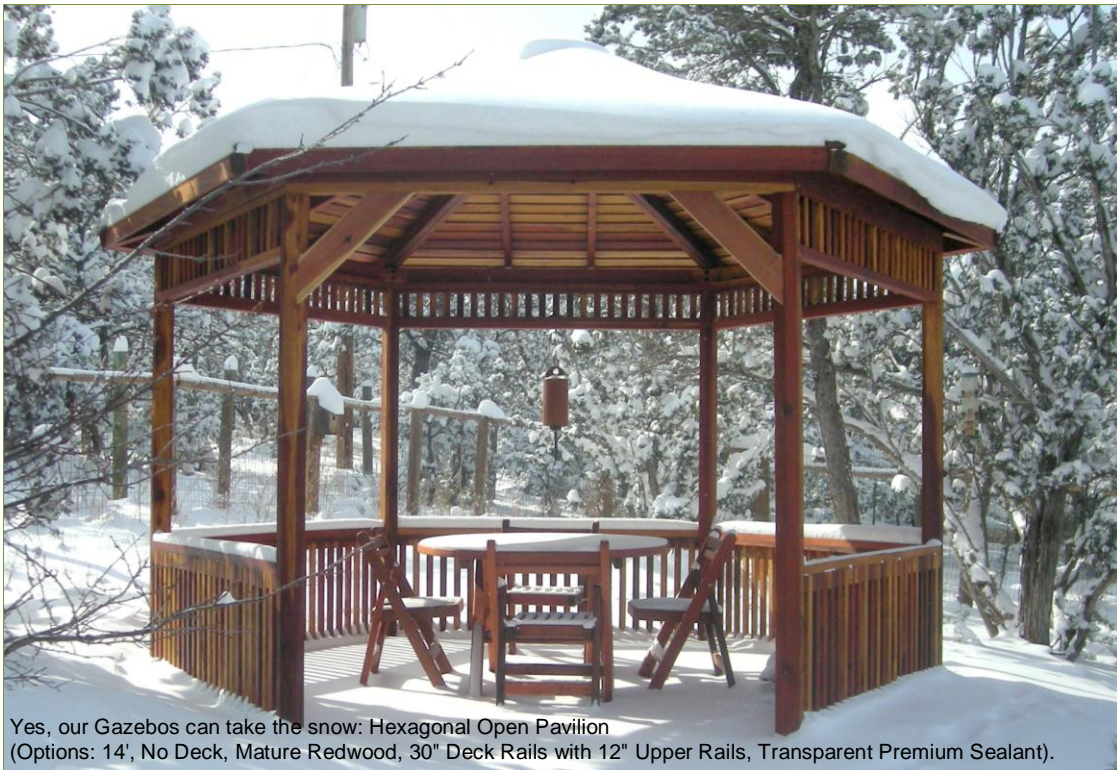

Hexagonal Open Pavilions

Yes, our Gazebos can take the snow: Hexagonal Open Pavilion
(Options: 14', No Deck, Mature Redwood, 30" Deck Rails with 12" Upper Rails, Transparent Premium Sealant).

Hexagonal Open Pavilions start at \$3430. For a complete list of sizes, options and pricing, please go to:
<http://www.foreverredwood.com/pergolas-gazebos/gazebos/hexagonal.html> or call us.