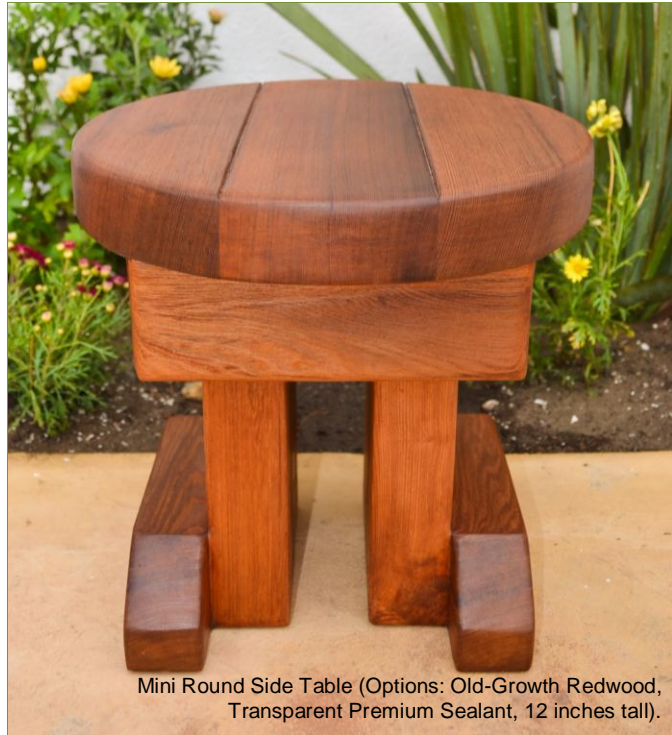

Mini Round Side Table (Options: Old-Growth Redwood, Transparent Premium Sealant, 12 inches tall).

Mini Round Side Tables start at $140. They are available in heights from 12in to 22in.

For a complete list of sizes, options and pricing, please go to:

<http://www.foreverredwood.com/wooden-tables/side-tables/mini-round.html> or call us.