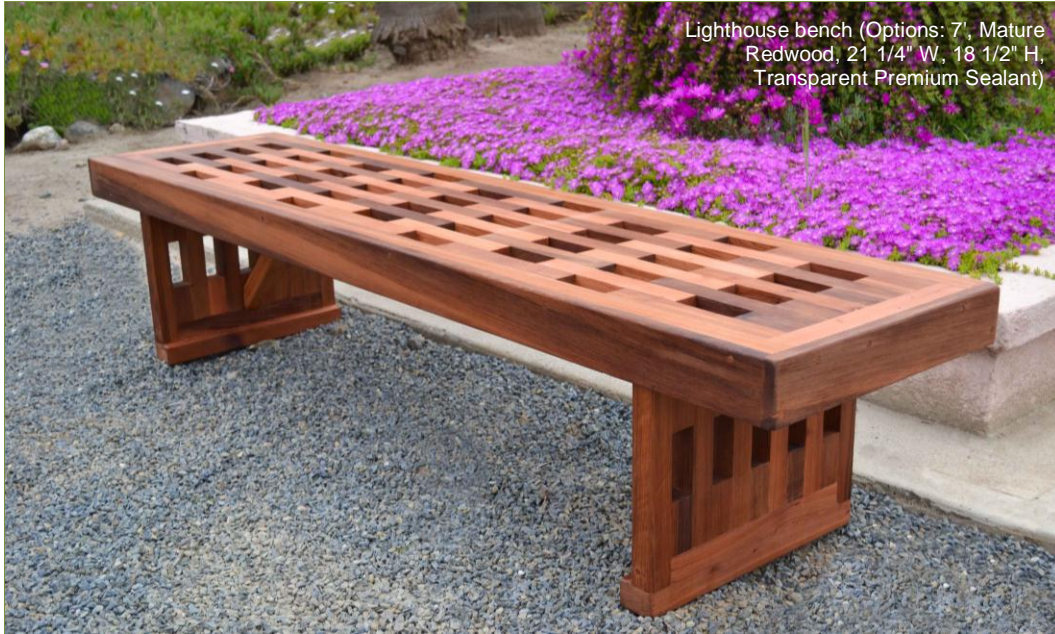

Lighthouse Benches

Lighthouse bench (Options: 7', Mature Redwood, 21 1/4" W, 18 1/2" H, Transparent Premium Sealant)

Lighthouse benches start at $280. They are available in lengths from 1 1/2ft to 8ft.

For a complete list of sizes, options and pricing, please go to:

<http://www.foreverredwood.com/seating/wooden-benches/garden-bench/lighthouse.html> or call us.