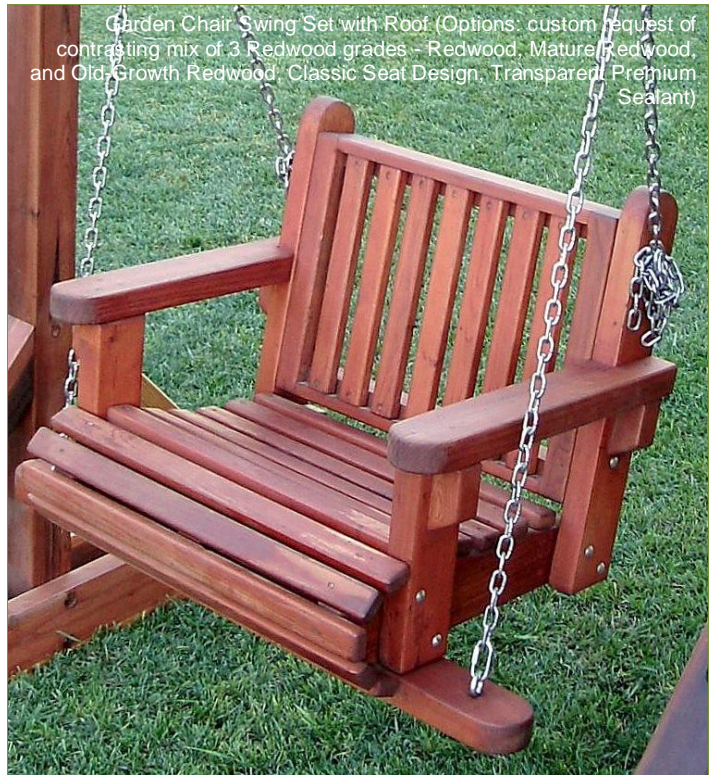

Chair Swing Sets

Garden Chair Swing Set with Roof (Options: custom request of contrasting mix of 3 Redwood grades - Redwood, Mature Redwood, and Old Growth Redwood, Classic Seat Design, Transparent Premium Sealant)

Chair Swing Sets start at $1220. For a complete list of sizes, options and pricing, please go to: <http://www.foreverredwood.com/swings-gliders/swings/garden/garden-chair-swing-set.html> or call us.