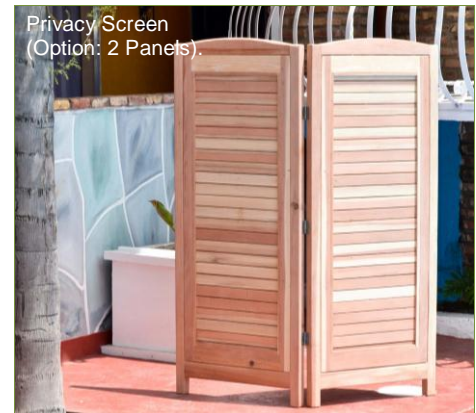

Privacy Screen (Option: 3 Panels).

Privacy Screen (Option: 2 Panels).

Privacy Screen (Option: 2 Panels).

Privacy Screens start at \$210. For a complete list of sizes, options and pricing, please go to: <http://www.foreverredwood.com/indoor/bedroom-bathroom/privacy-screen-1.html> or call us.