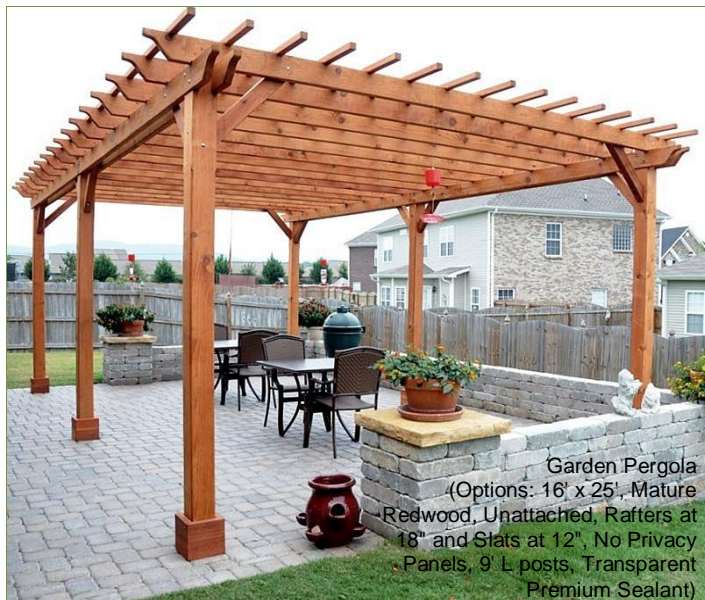

Garden Pergola (Options: 14' x 14', Redwood, Unattached, Rafters at 18" and Slats at 12", No Privacy Panels, 9' L posts, Transparent Premium Sealant).

Garden Pergolas

Garden Pergola (Options: 16' x 25', Mature Redwood, Unattached, Rafters at 18" and Slats at 12", No Privacy Panels, 9' L posts, Transparent Premium Sealant)