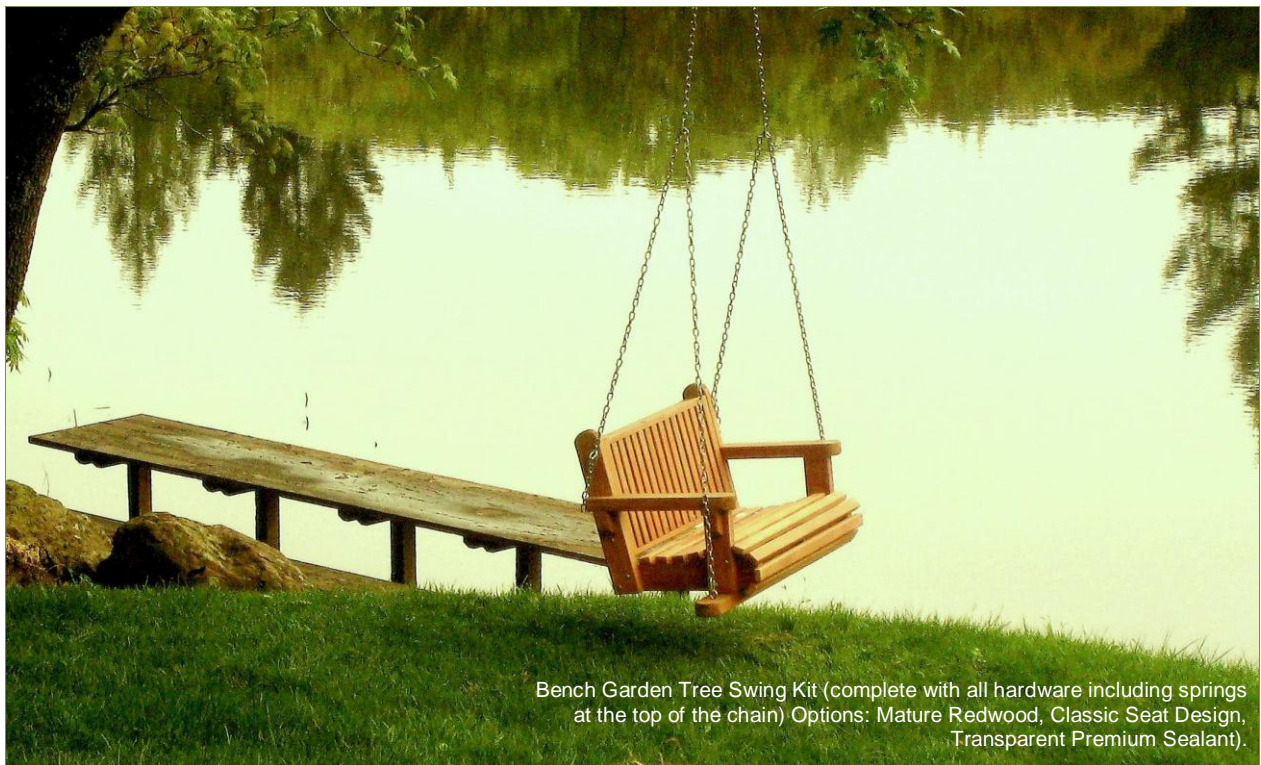

Bench Swing (seat only)

Bench Garden Tree Swing Kit (complete with all hardware including springs at the top of the chain) Options: Mature Redwood, Classic Seat Design, Transparent Premium Sealant).

Bench Garden Tree Swing Kits start at $740. For a complete list of sizes, options and pricing, please go to: <http://www.foreverredwood.com/swings-gliders/swings/garden/garden-bench-seat-only.html> or call us.

Forever Redwood | info@foreverredwood.com

Toll Free: 866-332-2403 | Outside US: 619-600-5630 | 33800 Annapolis Rd, Annapolis, CA 95412