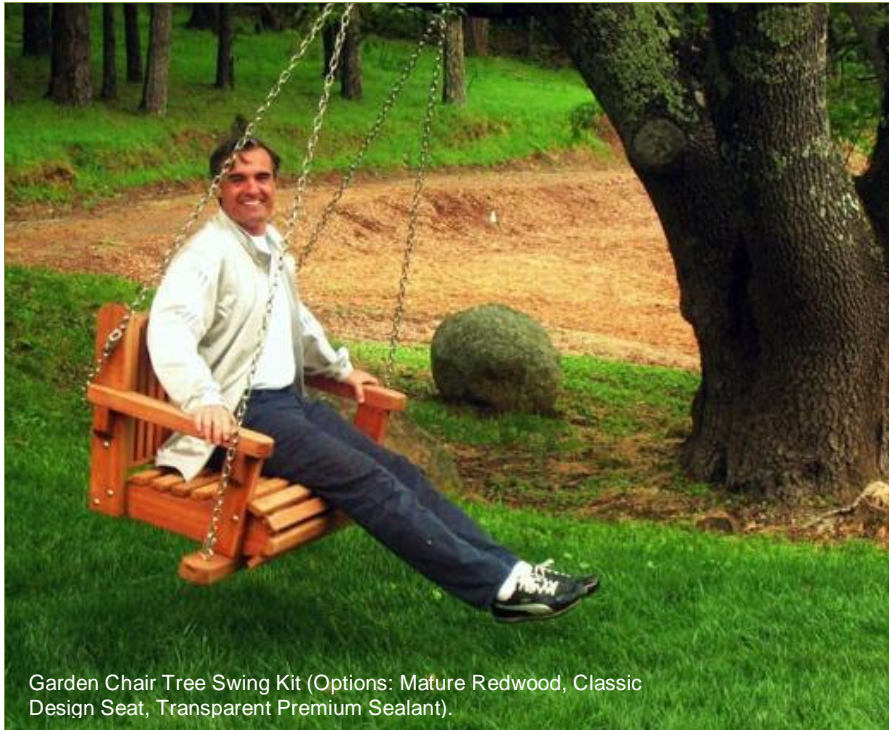

Chair Swing (seat only)

Garden Chair Tree Swing Kit (Options: Mature Redwood, Classic Design Seat, Transparent Premium Sealant).

Our Chair Swing Seat with a little hardware is all you need to be swinging under your own tree or porch. Relax and enjoy with a tall glass of lemonade and imagine yourself swinging for decades to come with this finely made

Chair Swings start at $520. For a complete list of sizes, options and pricing, please go to: <http://www.foreverredwood.com/swings-gliders/swings/garden/chair-swing-seat-only.html> or call us.