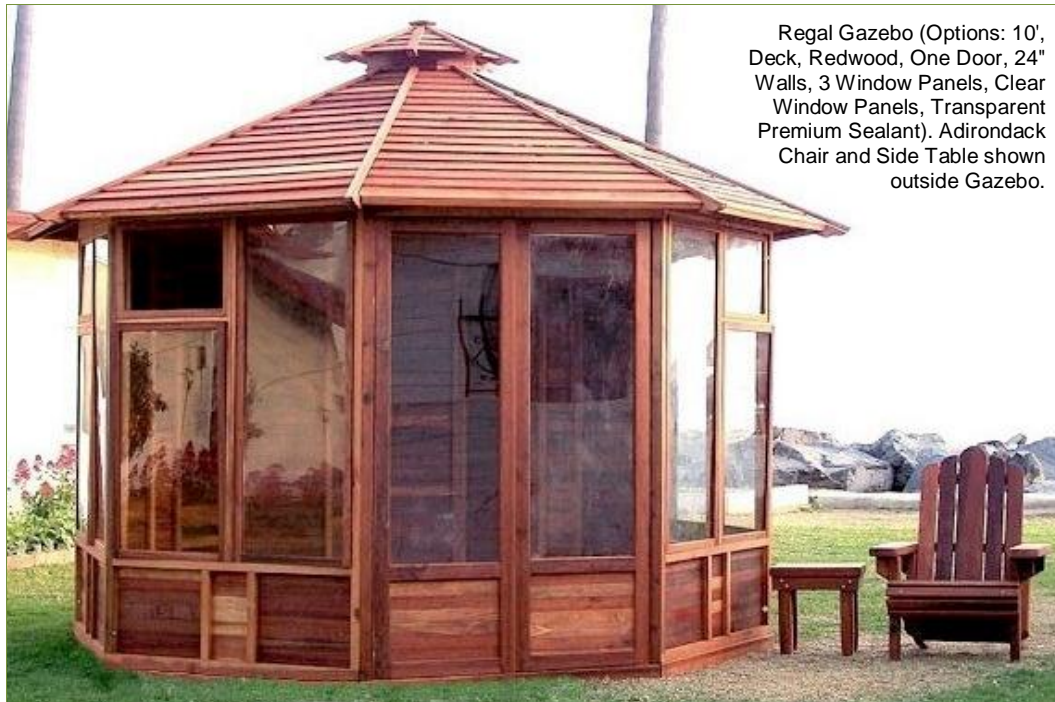

Regal Gazebos

Regal Gazebo (Options: 10', Deck, Redwood, One Door, 24" Walls, 3 Window Panels, Clear Window Panels, Transparent Premium Sealant). Adirondack Chair and Side Table shown outside Gazebo.

Regal Gazebos start at $4890. For a complete list of sizes, options and pricing, please go to: <http://www.foreverredwood.com/pergolas-gazebos/gazebos/regal.html> or call us.