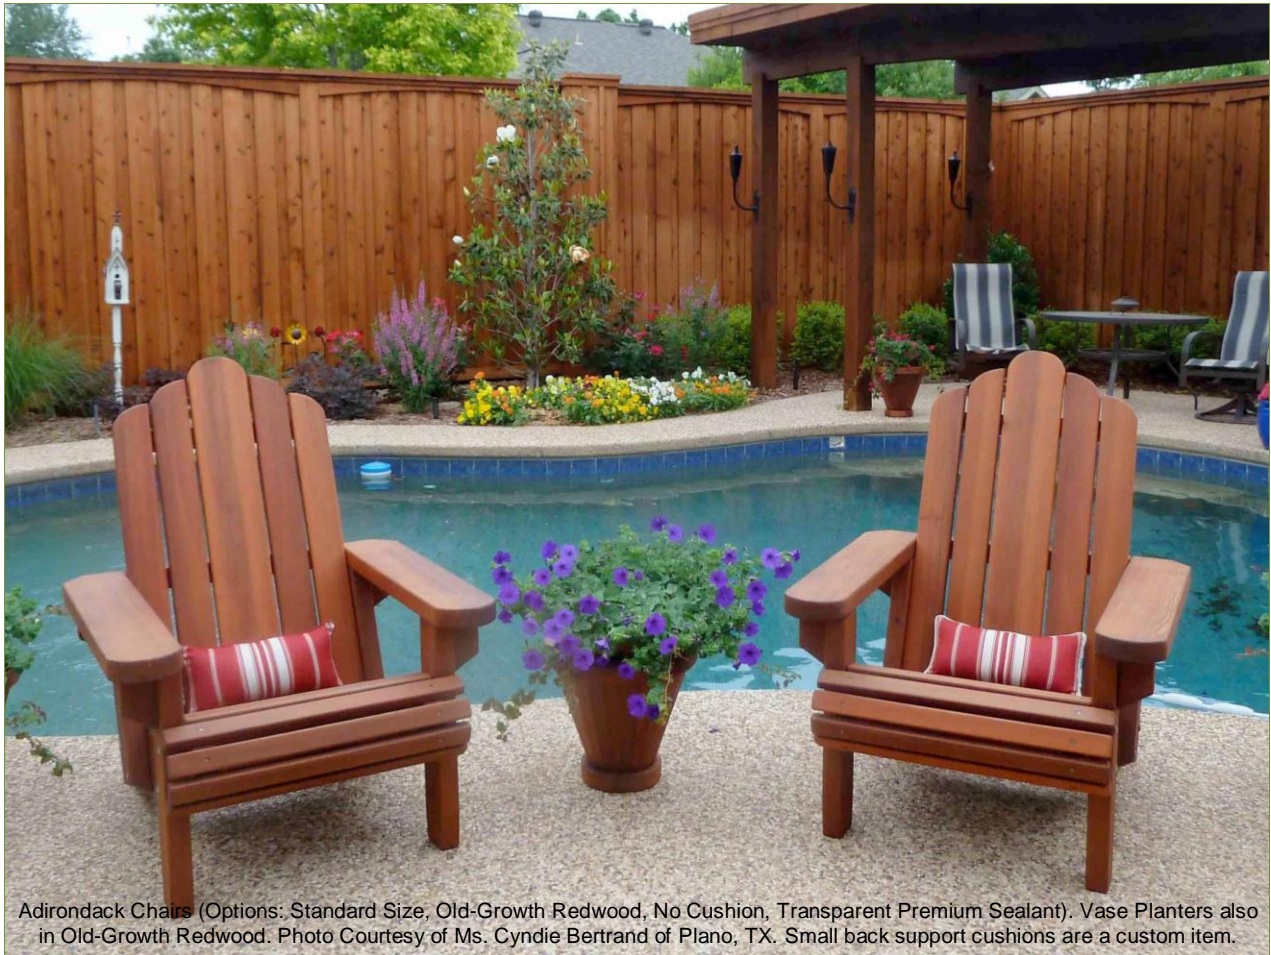

Adirondack Seating

Forever Adirondack Chairs

Adirondack Chairs (Options: Standard Size, Old-Growth Redwood, No Cushion, Transparent Premium Sealant). Vase Planters also in Old-Growth Redwood. Photo Courtesy of Ms. Cyndie Bertrand of Plano, TX. Small back support cushions are a custom item.

Forever Adirondack chairs start at $650.

For a complete list of sizes, options and pricing, please go to:

<http://www.foreverredwood.com/seating/chairs/adirondack/forever-adirondack.html> or call us.