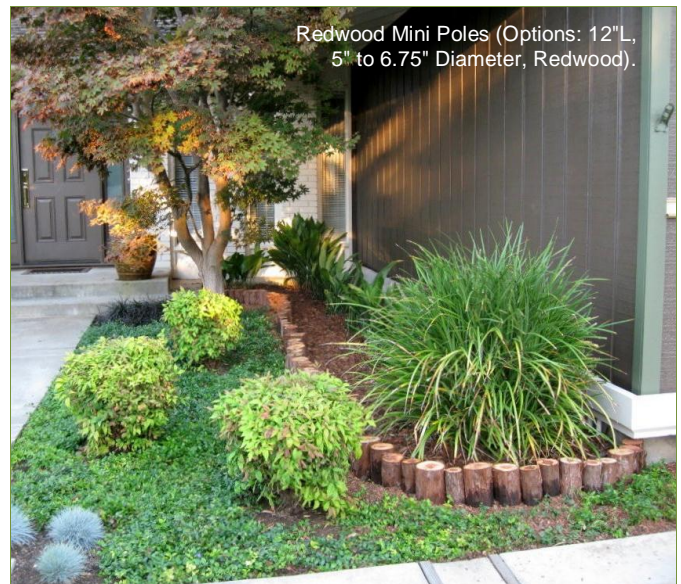

Redwood Mini Poles (Options: 12"L, 5" to 6.75" Diameter, Redwood).

Custom Cut Lumber and Poles start at $70.
For a complete list of sizes, options and pricing, please go to:
<http://www.foreverredwood.com/accessories/custom-cut-lumber-poles/redwood-mini-poles.html> or call us.