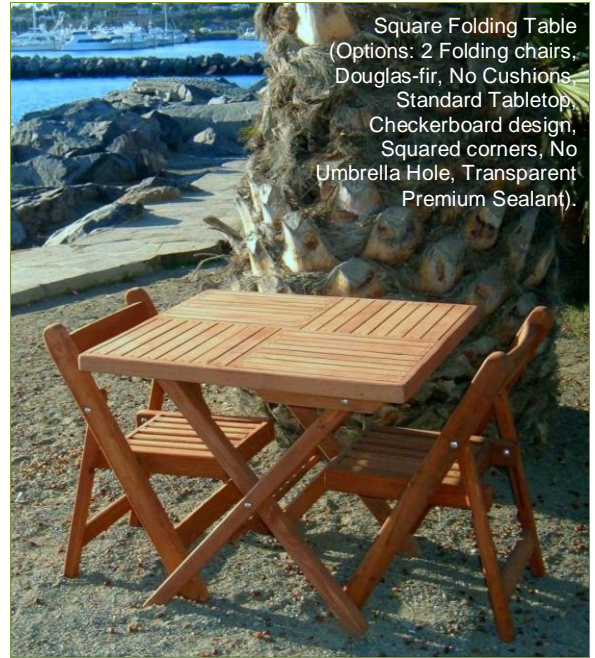

Square Folding Table
(Options: No Seating, Redwood,
Standard Tabletop, Checkerboard
Design Tabletop, Slightly Rounded
Corners, No Umbrella Hole, Transparent
Premium Sealant).

Square Folding Table
(Options: 2 Folding chairs,
Douglas-fir, No Cushions,
Standard Tabletop,
Checkerboard design,
Squared corners, No
Umbrella Hole, Transparent
Premium Sealant).

Square Folding Table sets with chairs start at $800. For a complete list of sizes, options and pricing please go to: <http://www.foreverredwood.com/wooden-tables/folding-tables/square.html> or call us.

Side Tables

Terrace Side Tables