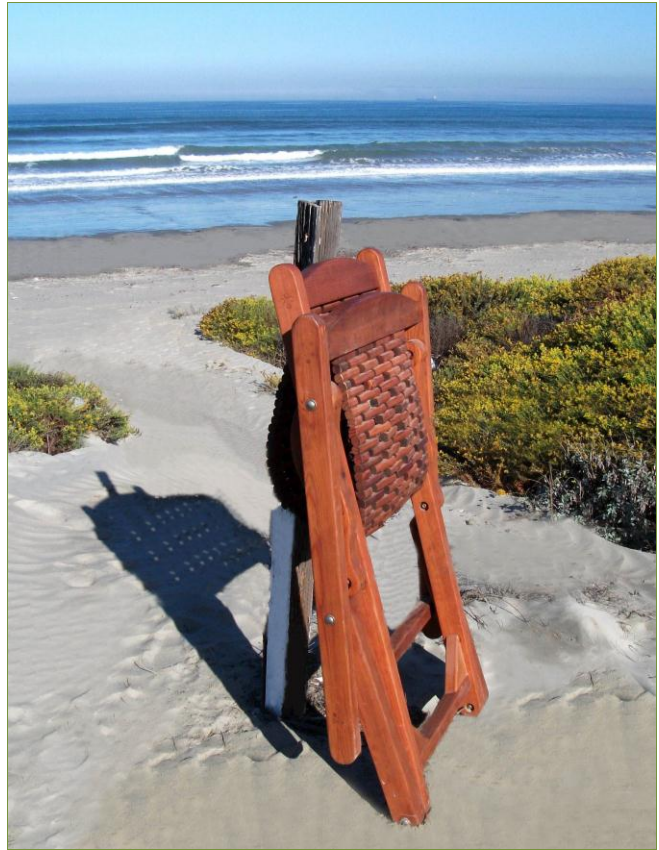

Folding Chair (Options: Douglas-Fir, No Cushion, Transparent Premium Sealant).

Folding Chairs start at \$200. For a complete list of sizes, options and pricing, please go to: <http://www.foreverredwood.com/seating/chairs/folding/standard.html> or call us.

Portable Beach Chairs

Portable Beach Chair (Options:
Redwood, Transparent
Premium Sealant).

Portable beach chairs start at \$280.
For a complete list of sizes, options and pricing, please go to:
<http://www.foreverredwood.com/seating/chairs/folding/beach.html> or call us.

Forever Redwood | info@foreverredwood.com
Toll Free: 866-332-2403 | Outside US: 619-600-5630 | 33800 Annapolis Rd, Annapolis, CA 95412

Rio Hammock Chairs

Rio Hammock Chair
(Options: Standard Size,
Mature Redwood, No Cushion,
Transparent Premium Sealant).

Rio Hammock Chairs start at \$690. For a complete list of sizes, options and pricing, please go to: <http://www.foreverredwood.com/seating/chairs/folding/rio-hammock-chair.html> or call us.

Steamer Chaise Loungers