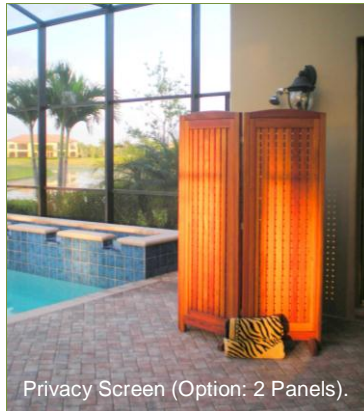

Privacy Screen (Option: 2 Panels).

Privacy Screen (Option: 2 Panels).