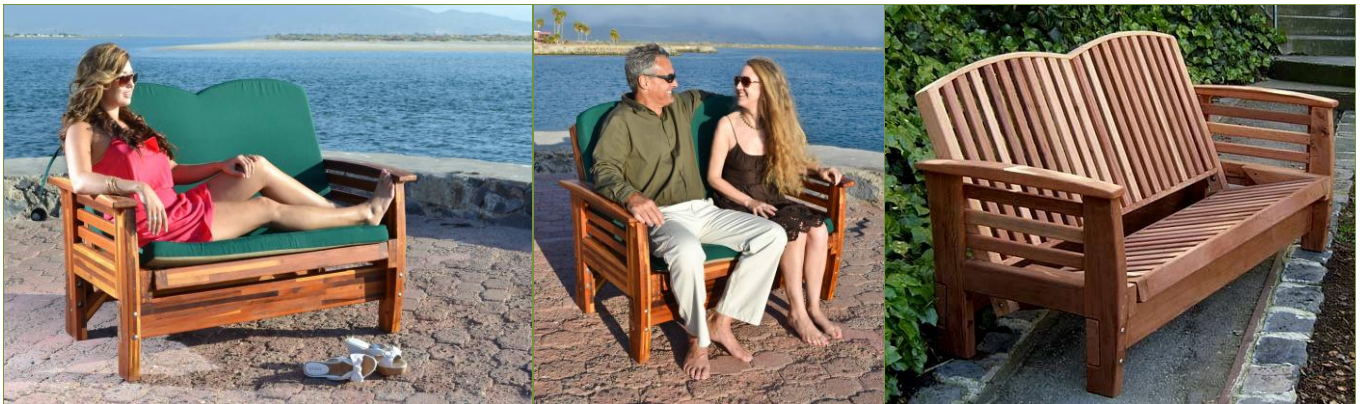

Reclining Loveseats

Reclining Loveseat in upright position (Options: Mosaic Eco-Wood, Forest Green Sunbrella cushion fabric, Transparent Premium Sealant)

Reclining Loveseats start at $960.

For a complete list of sizes, options and pricing, please go to:
<http://www.foreverredwood.com/seating/loungers-recliners/loveseat.html> or call us.

Forever Redwood | info@foreverredwood.com

Toll Free: 866-332-2403 | Outside US: 619-600-5630 | 33800 Annapolis Rd, Annapolis, CA 95412